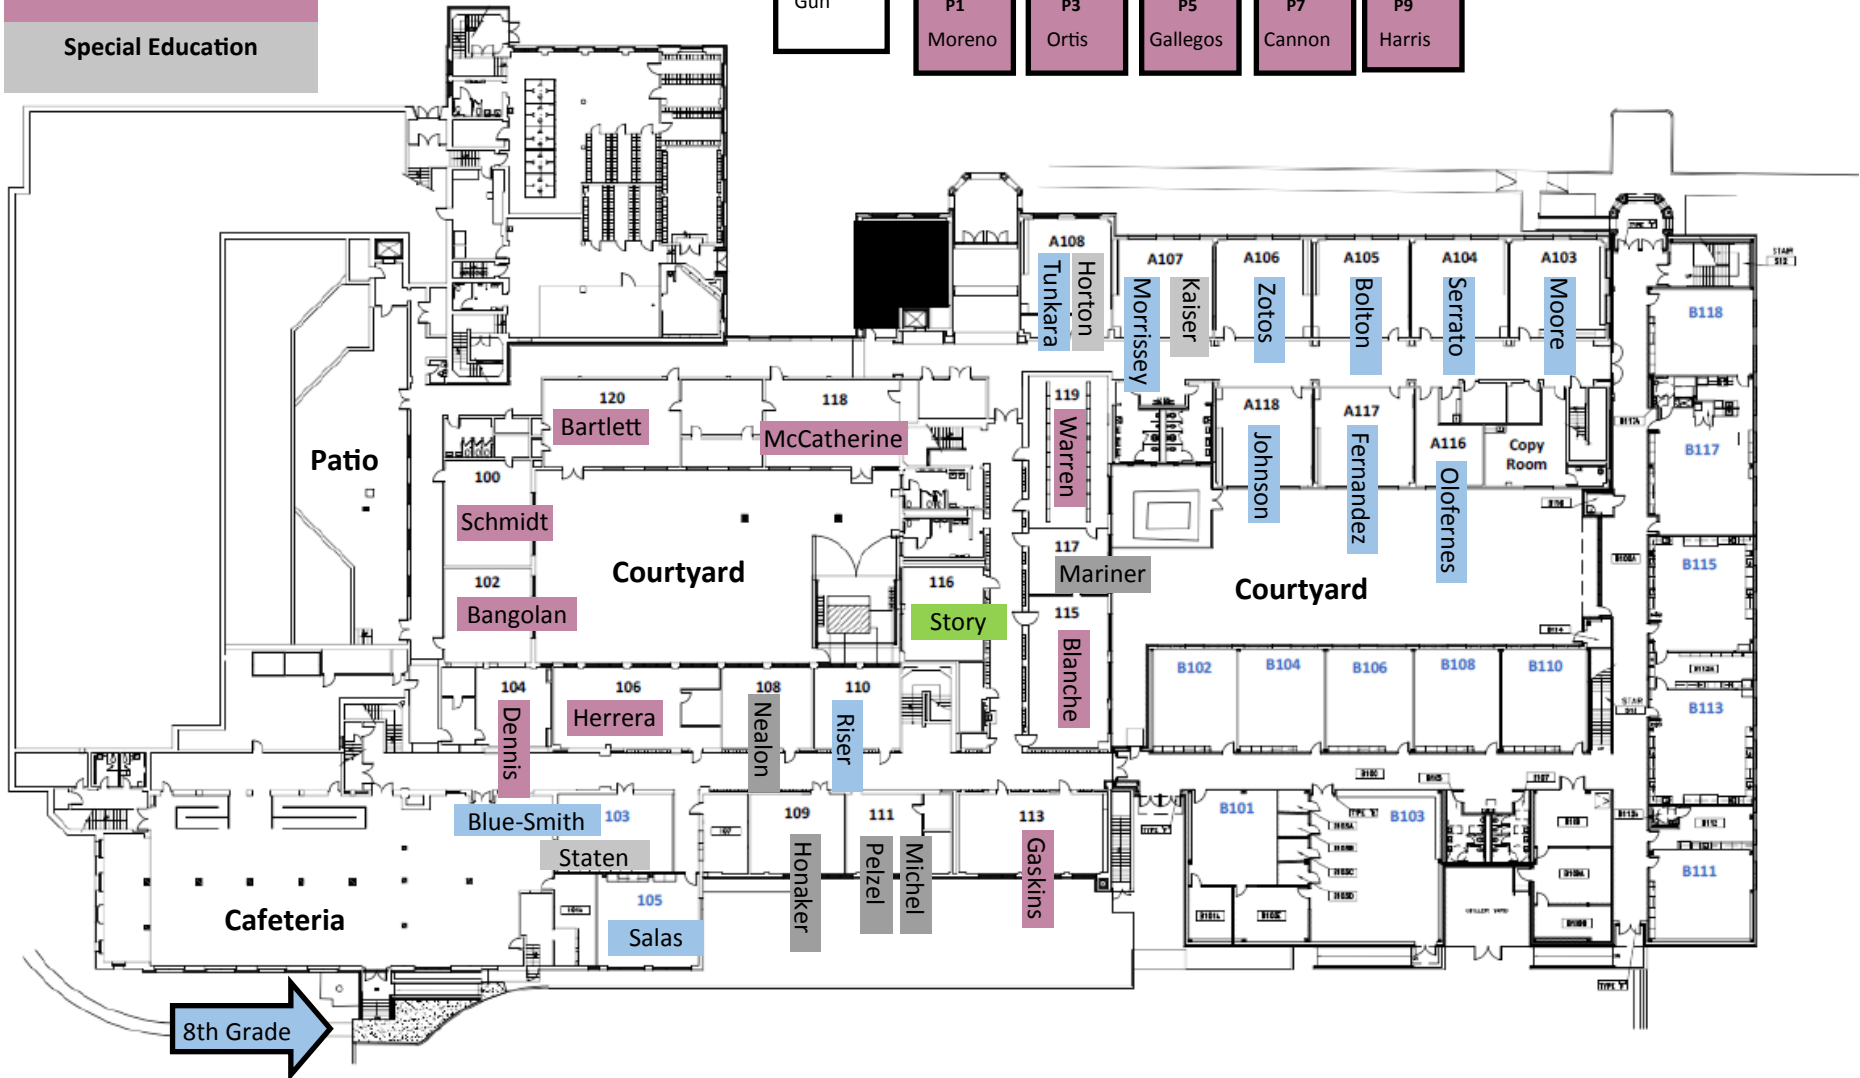

KEY

6th Grade Core Academic
7th Grade Core Academic
8th Grade Core Academic
Enrichment
Special Education

J. L. Long Middle School

2018-2019 Room Assignments

Level 1

FLOAT
Ragsdale
Araujo
Alanis
Guh

P2 Kuti	P4 Chavarri	P6 Kennedy	P8 Diaz	P10 Armijo
P1 Moreno	P3 Ortis	P5 Gallegos	P7 Cannon	P9 Harris

Front of Building

8th Grade →

KEY

6th Grade Core Academic
7th Grade Core Academic
8th Grade Core Academic
Enrichment
Special Education

J. L. Long Middle School

2018-2019 Room Assignments

Level 2